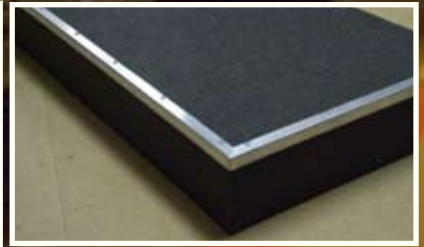

2009 Update

Stepping up for the New Year

IPS has again expanded stock of all the items required to construct tiered seating, including custom built carpet covered tread units with aluminium edging for corporate events, as seen in use at the ICC, Birmingham.

3' Handrail is now stocked to enable shallower tiers for choirs, or viewing platforms to ensure that all the audience are protected.

6" Tread units are also new in stock, ideal for maximising the number of tiers in the available space. Projects are becoming ever more complex, with a recent installation including a 10 tier viewing platform for a boxing match, complete with an entrance tunnel built over the existing stage in a venue!

Photos- The stand in action (left) and the stand as darkness falls (right)

IPS Bars

If you need a temporary bar or serving surface, then IPS Bars could be the answer! Constructed from the modular Litedeck system, bars can be made in virtually any length or layout. Fitted with black wooden tops and wooden front panels, the bars are tough enough to dance on, and with 2' and 4' options, are deep enough to protect your stock. IPS Bars have been supplied for various dance music events for the last 3 years, they provide a very cost effective serving solution- contact us for further details.