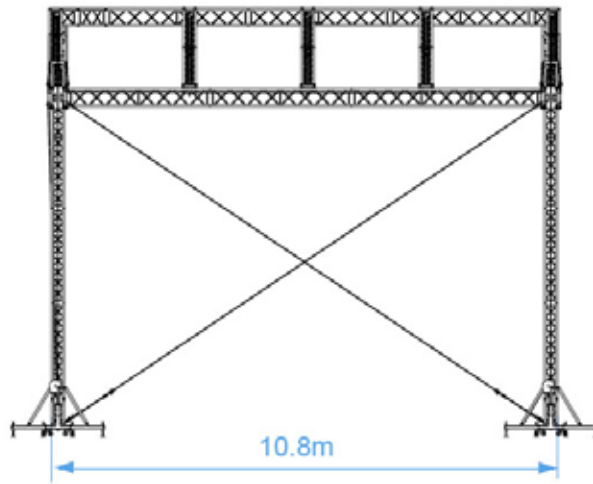

# Technical Information: Prolyte MPT Roof Stage

The MPT is a tower based structure with a pitched roof for optimum strength. Constructed largely from standard Prolyte H30D, H30V and H40V Truss, this large stage has a platform area of 12m by 10m.

The stage has a central apex height of 9.4m, with a 7.2m height to grid. Raised on Prolyte motors (three phase power required), the structure can support up to two tonnes of equipment (UDL). The roof is covered in smart grey PVC, with a blackout lining. The back and sides are covered with a semi-transparent black mesh material, with solid rear and side walls soon to be available. The standard stage base layout is a 40' (12m) wide by 32' (10m) deep Litedeck platform, at 4' (1.2m) high, with handrails fitted to the rear and sides of the platform, and various ramp and step options for access. PA wings are also available for this structure.

The MPT with PA wings at a summer music event - with Litestructures Mini stage as a FOH position

A wind speed measuring device is fitted to the structure, so a constant check can be kept on the weather conditions. The structure is secured to the ground using special anchors. In a situation where these cannot be used, it can also be secured to surface ballast containers. Three phase power is required to install this structure. There are many branding opportunities on this stage- please contact us for details on custom made banners, speaker scrims and valance. The MPT can be installed by a trained team of IPS technicians in a day, and removal is marginally quicker.

The MPT at another summer music festival

The MPT at dusk

Side View

Front View

Top View

Please note that all dimensions and loadings should be used as a guide. Final details will depend on location and circumstances.