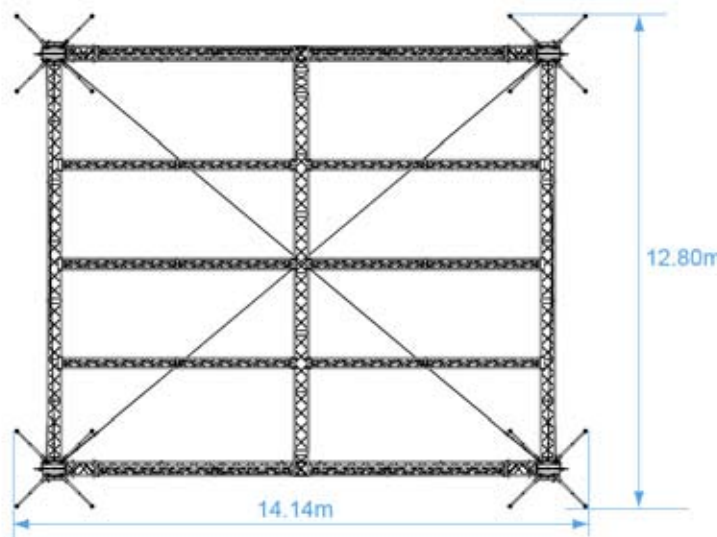

# Technical Information: Prolyte MPT Roof Stage

The MPT is a tower based structure with a pitched roof for optimum strength. Constructed largely from standard Prolyte H30D, H30V and H40V Truss, this large stage has a platform area of 12m by 10m.

The stage has a central apex height of 9.4m, with a 7.2m height to grid. Raised on Prolyte motors (three phase power required), the structure can support up to two tonnes of equipment (UDL). The roof is covered in smart grey PVC, with a blackout lining. The back and sides are covered with a semi-transparent black mesh material, with solid rear and side walls soon to be available. The standard stage base layout is a 40' (12m) wide by 32' (10m) deep Litedeck platform, at 4' (1.2m) high, with handrails fitted to the rear and sides of the platform, and various ramp and step options for access. PA wings are also available for this structure.

The MPT with PA wings at a summer music event - with Litestructures Mini stage as a FOH position

A wind speed measuring device is fitted to the structure, so a constant check can be kept on the weather conditions. The structure is secured to the ground using special anchors. In a situation where these cannot be used, it can also be secured to surface ballast containers. Three phase power is required to install this structure. There are many branding opportunities on this stage- please contact us for details on custom made banners, speaker scrims and valance. The MPT can be installed by a trained team of IPS technicians in a day, and removal is marginally quicker.

The MPT at another summer music festival

The MPT at dusk

Side View

Front View

Top View

Please note that all dimensions and loadings should be used as a guide. Final details will depend on location and circumstances.