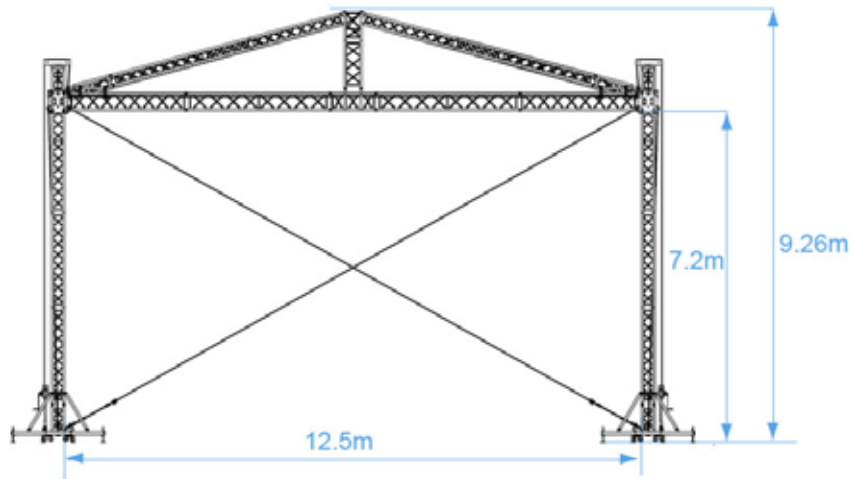

# Technical Information: Prolyte MPT Roof Stage

The MPT is a tower based structure with a pitched roof for optimum strength. Constructed largely from standard Prolyte H30D, H30V and H40V Truss, this large stage has a platform area of 12m by 10m.

The stage has a central apex height of 9.4m, with a 7.2m height to grid. Raised on Prolyte motors (three phase power required), the structure can support up to two tonnes of equipment (UDL). The roof is covered in smart grey PVC, with a blackout lining. The back and sides are covered with a semi-transparent black mesh material, with solid rear and side walls soon to be available. The standard stage base layout is a 40' (12m) wide by 32' (10m) deep Litedeck platform, at 4' (1.2m) high, with handrails fitted to the rear and sides of the platform, and various ramp and step options for access. PA wings are also available for this structure.

The MPT with PA wings at a summer music event - with Litestructures Mini stage as a FOH position

A wind speed measuring device is fitted to the structure, so a constant check can be kept on the weather conditions. The structure is secured to the ground using special anchors. In a situation where these cannot be used, it can also be secured to surface ballast containers. Three phase power is required to install this structure. There are many branding opportunities on this stage- please contact us for details on custom made banners, speaker scrims and valance. The MPT can be installed by a trained team of IPS technicians in a day, and removal is marginally quicker.

The MPT at another summer music festival

The MPT at dusk

Side View

Front View

Top View

Please note that all dimensions and loadings should be used as a guide. Final details will depend on location and circumstances.