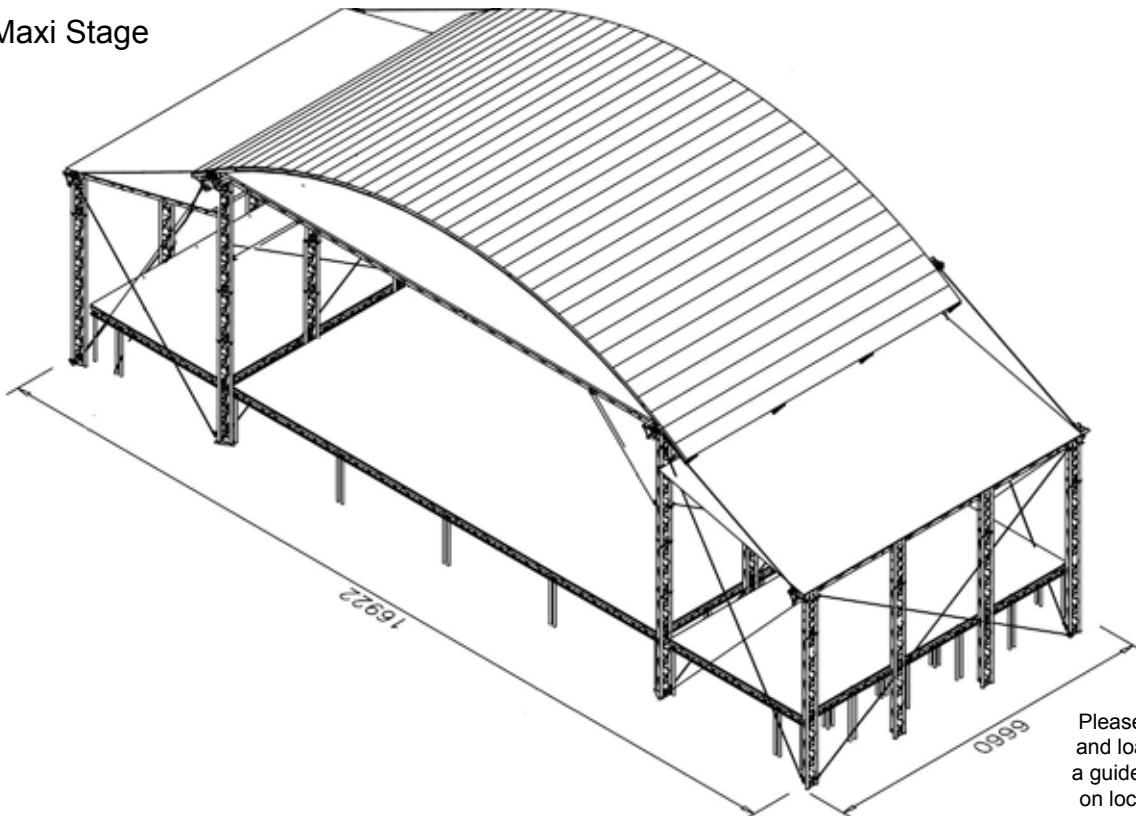

Maxi Stage

Please note that all dimensions and loadings should be used as a guide. Final details will depend on location and circumstances.