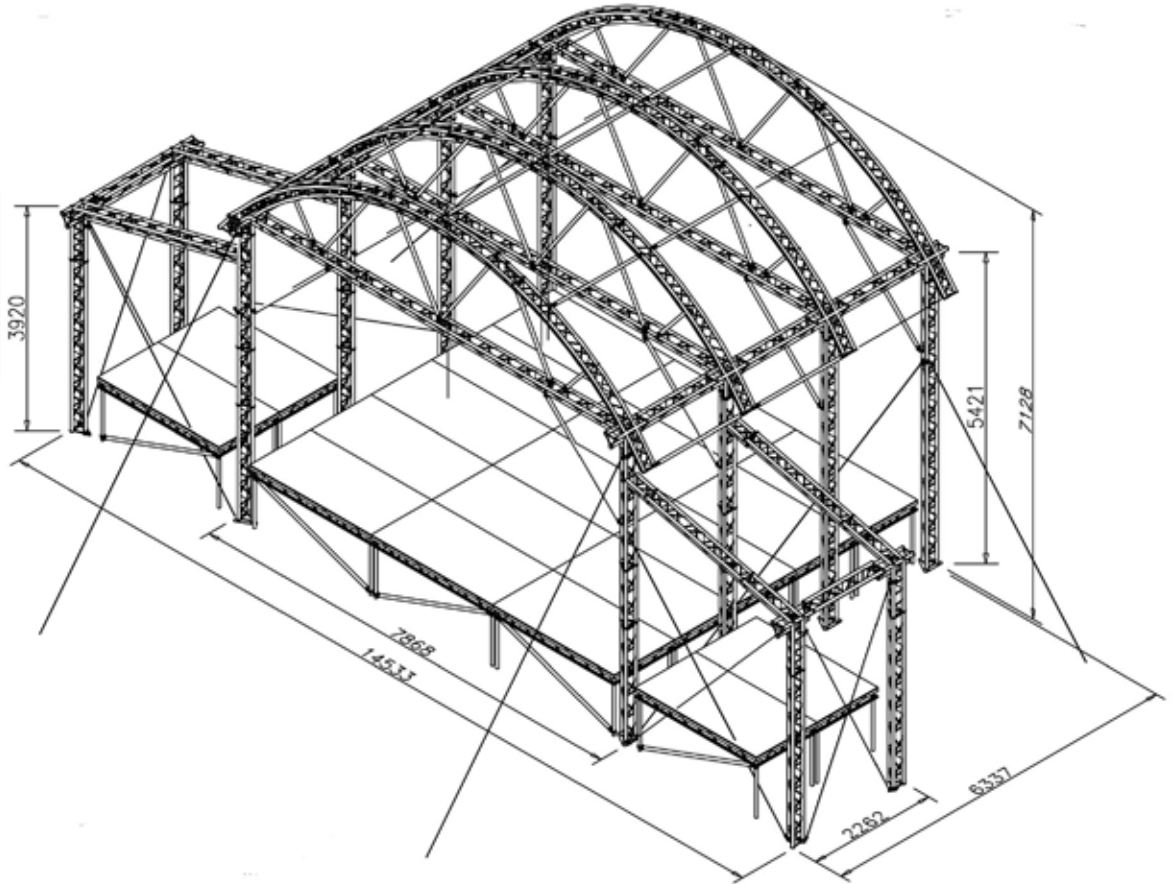

Please note that all dimensions and loadings should be used as a guide. Final details will depend on location and circumstances.